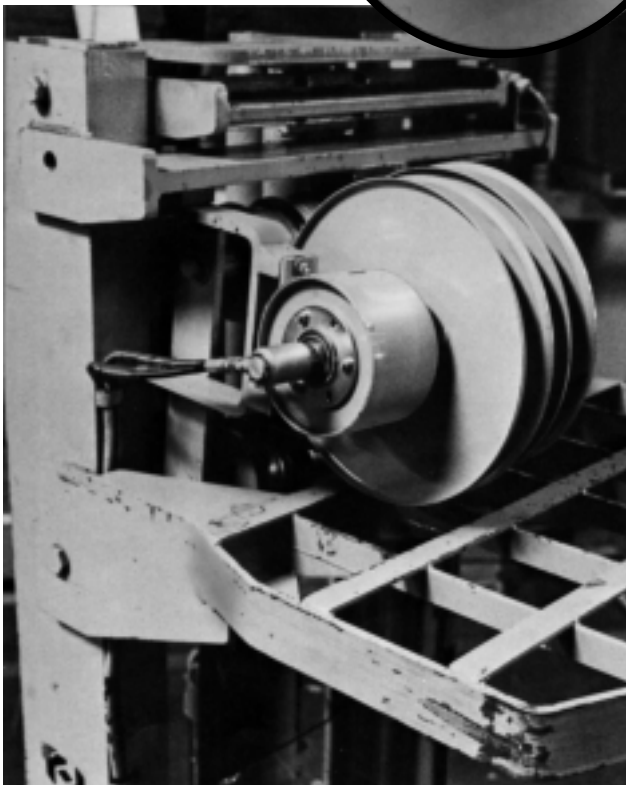

## Spring Operated Dual Hose Reels for Hydraulic Pressures up to 2000 PSI

Dual hose entries on R-35 Series reels feature side-by-side (parallel) design, offset for fitting access. Both hoses are relatively same length and their rotation terminates at same point, requiring less hose than formerly.

...with new seal design and kink-free hose entrance.

...available in models with nine or 17 foot hose capacities for left or right hand installation.

Another example of Gleason Reel capability, the R35 Series gives you all these features...assures you an added measure of design simplicity and compactness...installation and replacement ease...dependable, long life service.

- Extra rugged and compact for hydraulic lift truck service.
- Exclusive narrow spool design permits operation in tight quarters.
- Extra heavy spring motor for positive response.
- Quick replacement of precision-machined dual port swivels.
- One-piece plastic hose ramp for smooth transition from steel spool into manifold area...eliminates sharp corners.
- All steel construction.
- Ball bearings throughout.
- Safetychange® replaceable spring motor.
- Long life main spring with declutching feature.
- Full pressure and flow under continuous rotation.
- Baked enamel finish.
- Seals in double port swivel suitable for use with petroleum base fluids...seals also available for use with phosphate ester base fluids on request.