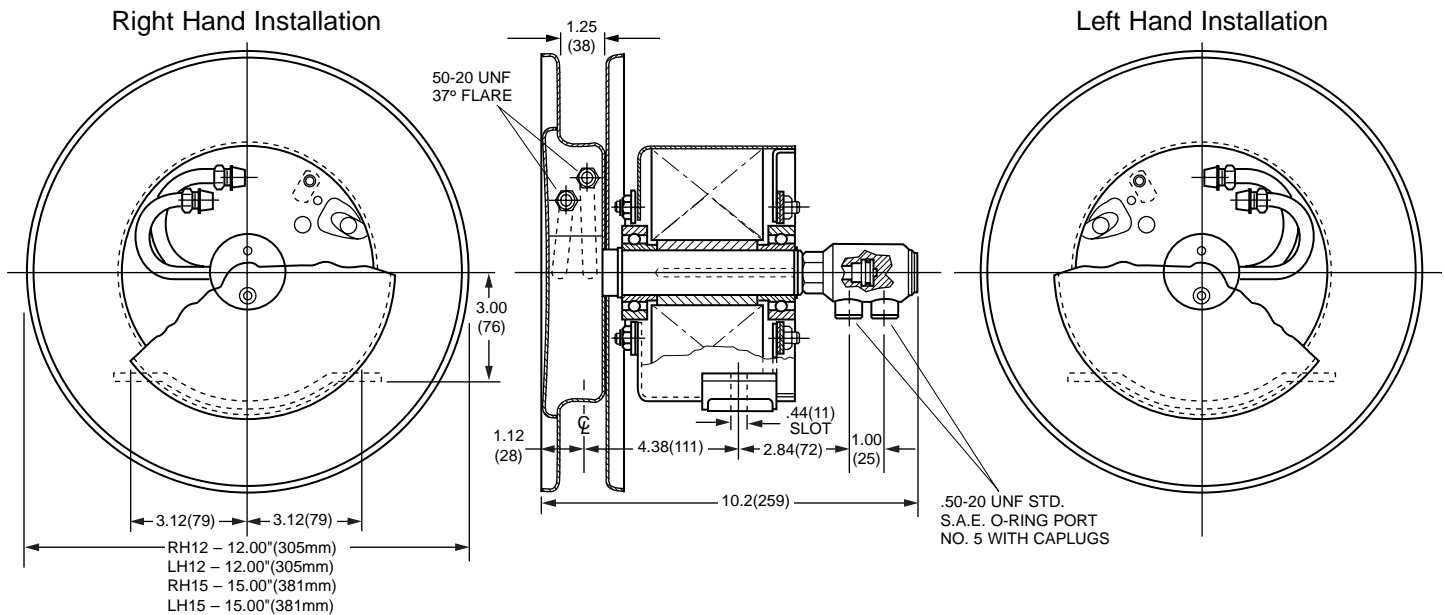

...with new seal design and kink-free hose entrance.

...available in models with nine or 17 foot hose capacities for left or right hand installation.

Another example of Gleason Reel capability, the R35 Series gives you all these features...assures you an added measure of design simplicity and compactness...installation and replacement ease...dependable, long life service.

- Extra rugged and compact for hydraulic lift truck service.
- Exclusive narrow spool design permits operation in tight quarters.
- Extra heavy spring motor for positive response.
- Quick replacement of precision-machined dual port swivels.
- One-piece plastic hose ramp for smooth transition from steel spool into manifold area...eliminates sharp corners.
- All steel construction.
- Ball bearings throughout.
- Safetychange® replaceable spring motor.
- Long life main spring with declutching feature.
- Full pressure and flow under continuous rotation.
- Baked enamel finish.
- Seals in double port swivel suitable for use with petroleum base fluids...seals also available for use with phosphate ester base fluids on request.

## Dimensions

## Model Chart

MODEL NO.	HOSE DESCRIPTION	MAX PRESS.	LENGTH
R35 - RH - 15	1/4" I.D. twin hydraulic	2000 PSI	17 FT.(5.1m)
R35 - LH - 15	1/4" I.D. twin hydraulic	2000 PSI	17 FT.(5.1m)
R35 - RH - 12	1/4" I.D. twin hydraulic	2000 PSI	9 FT.(2.7m)
R35 - LH - 12	1/4" I.D. twin hydraulic	2000 PSI	9 FT.(2.7m)